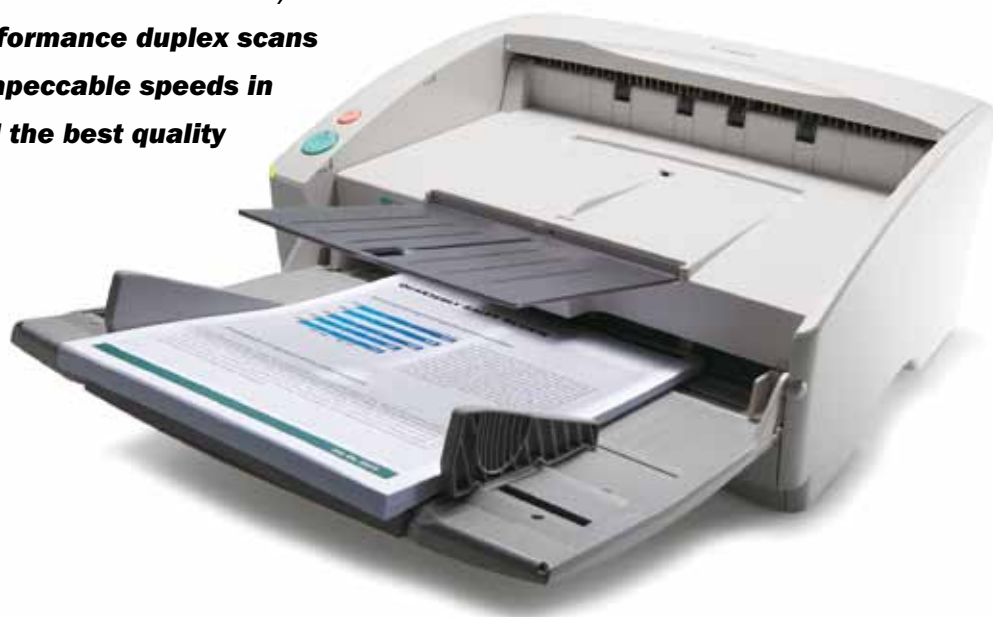

 imageFORMULA  
DR-6030C

**Canon**

Delighting You Always

## ***Designed to Perform with Remarkable Speed and Precision***

***A truly remarkable compact A3 scanner from Canon, the DR-6030C, enables high-performance duplex scans of various document types at impeccable speeds in full-color for users who demand the best quality and impressive versatility.***

# SCAN EASILY, QUICKLY, AND EFFICIENTLY WITH AN EXCEPTIONAL A3 COLOR DOCUMENT SCANNER

Built to ensure speedy departmental digitization of various type and sized documents, the DR-6030C is the compact A3 document scanner, versatile and easy-to-operate, for keeping up with a fast-paced economy. With its innovative technology and impeccable design – incorporating Canon's renowned high-precision roller system – the DR-6030C is incredibly efficient and capable of smoothly handling documents even up to 118.1 inches in length with its advanced Long Document mode, all the while minimizing productivity delays caused by misfeeds and inappropriate scans.

### Super-fast scanning

The DR-6030C employs an advanced 3-line CMOS CIS sensor to achieve ultra-fast color scanning at 60 pages per minute. Double-sided documents can be scanned just as quickly at 120 images per minute. And with the Hardware JPEG Transfer option, image data can be compressed when being transferred from the scanner to your PC for reduced transfer time for even higher output potential.