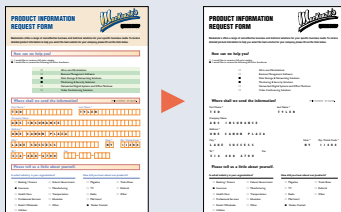

### Efficient scanning of a variety of documents

The DR-6030C is well-equipped for use in a wide range of business applications with convenient, customizable functions to fit your specific needs. You can make independent settings for brightness, contrast, Color Dropout, and gamma for each side of a double-sided document. And for quick access to your frequently used settings, you can register up to 100 sets of scanning preferences.

### Custom Color Dropout for improved OCR

Select a color range to remove from the scanned image

For more accurate OCR results, the DR-6030C has a Color Dropout feature that allows you to remove color elements such as lines and shaded boxes printed on a document. Choose red, green, blue, or you can select a specific color range to remove from the image.