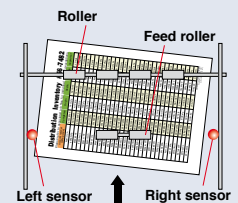

## Reliable Paper Handling

The DR-6030C features Canon's renowned high-precision roller system to deliver smooth, jam-free feeding of a wide variety of document weights and sizes from business card size up to 118.1 inches (3,000 mm) in Long Document mode.

### Straight Path feeding

Scan thick documents, business cards, and even plastic cards with Straight Path feeding, which allows documents to be scanned and ejected in a straight path to the back of the scanner.

Scan plastic cards with Straight Path

### Skew Detection

If a large document enters the scanner at an angle, Skew Detection temporarily stops feeding to prevent the document from tearing or jamming.